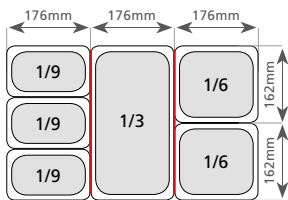

FOOD PAN SIZE GUIDE

ADAPTOR BAR KEY

- 1/1
- 1/2