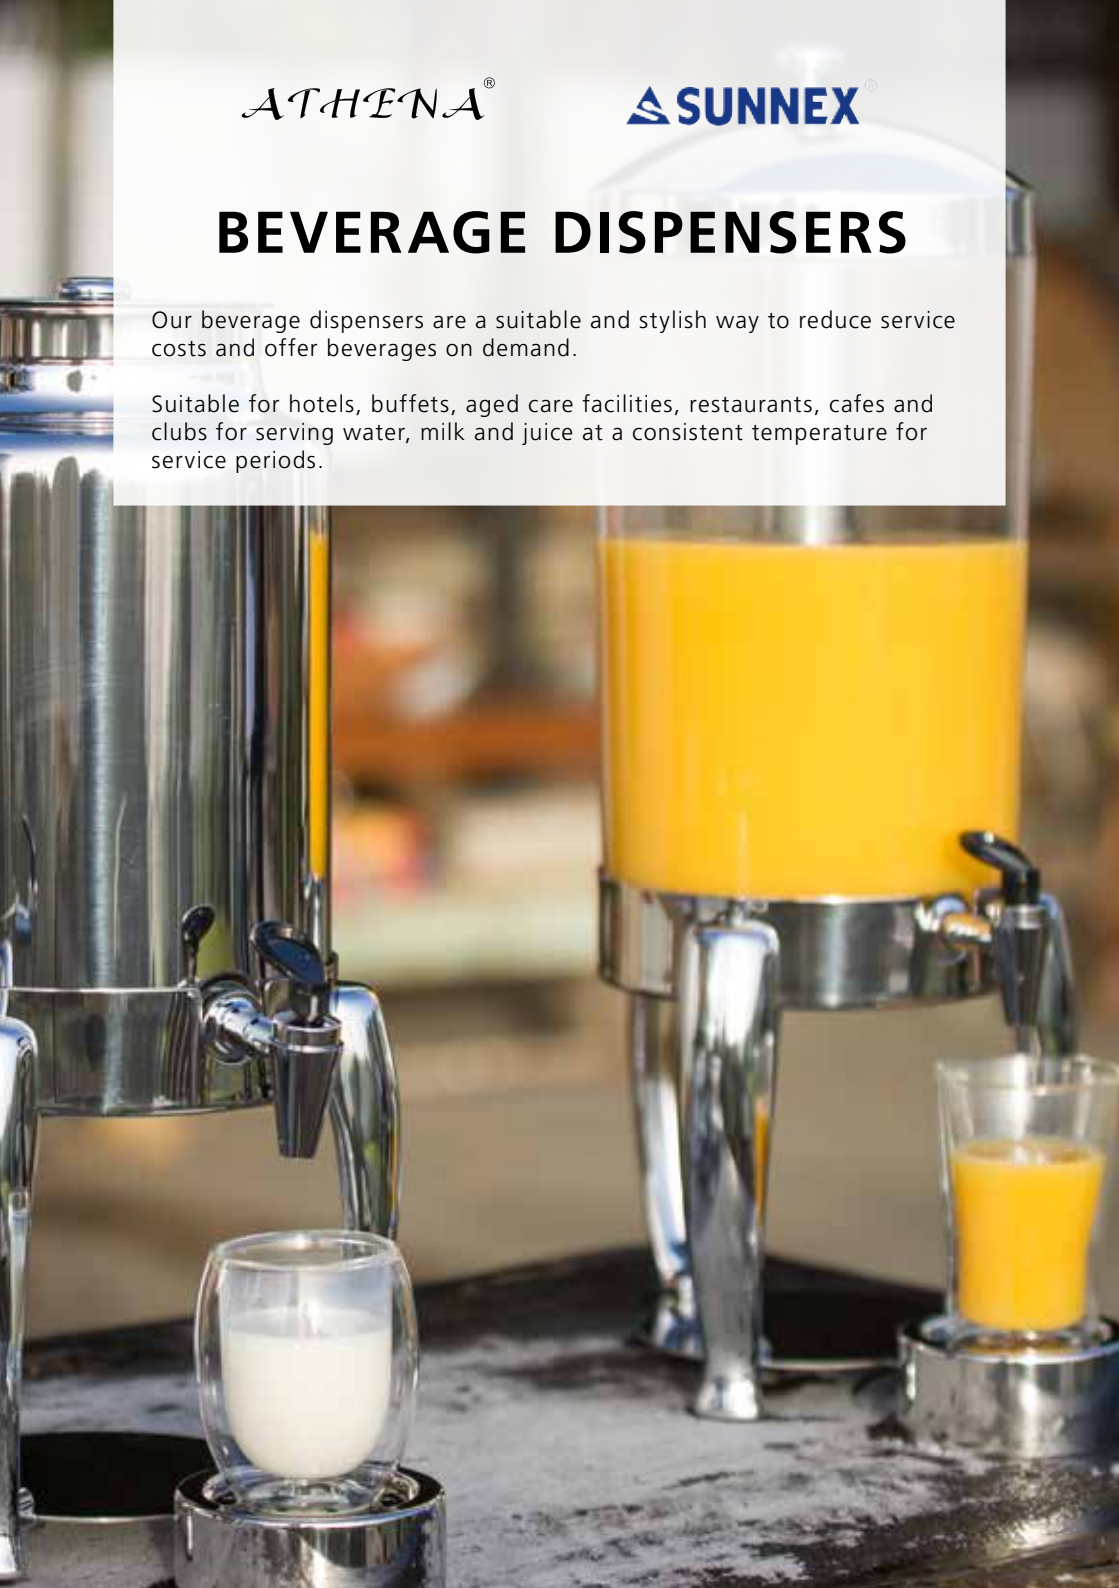

ATHENA[®]

SUNNEX[®]

BEVERAGE DISPENSERS

Our beverage dispensers are a suitable and stylish way to reduce service costs and offer beverages on demand.

Suitable for hotels, buffets, aged care facilities, restaurants, cafes and clubs for serving water, milk and juice at a consistent temperature for service periods.