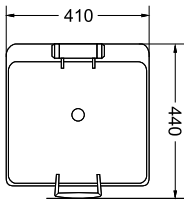

STAND FOR 2/3 SIZE CHAFER
Stainless Steel
Item No.
8332310

INFO FOOD PAN OPTIONS:

- 8335023** 2/3 Size Stainless Steel Food Pan 65mm
- 8335013** 1/3 Size Stainless Steel Food Pan 65mm (2 Required)
- 8335523** 2/3 Size Porcelain Food Pan 65mm
- 8335533** 2/3 Size Porcelain Food Pan 65mm 1 Divider
- 8335513** 1/3 Size Porcelain Food Pan 65mm (2 Required)