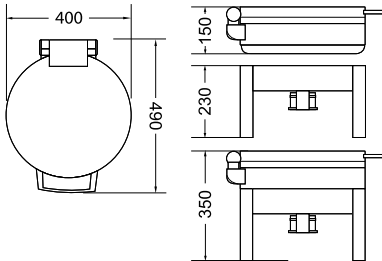

ATHENA®

PRINCE
INDUCTION
CHAFER

Athena's Prince range design stands out on any buffet display. The high quality 18/10 stainless steel body with capsuled bottom is compatible with induction, electric and traditional chafing fuel.

INFO FOOD PAN OPTIONS:

- **8310012** Round Stainless Steel Food Pan 280mm
- **8310013** Round Porcelain Food Pan 280mm

INFO FOOD PAN OPTIONS:

- **8335001** Round Stainless Steel Food Pan 380mm
- **8335002** Round Stainless Steel Food Pan 380mm 1 Divider
- **8335501** Round Porcelain Food Pan 380mm
- **8335502** Round Porcelain Food Pan 380mm 1 Divider