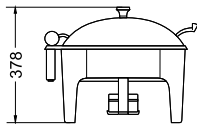

1/2 SIZE RECTANGULAR CHAFER *

Glass and Stainless Steel Lid

Item No.

8331203

STAND FOR 1/2 SIZE CHAFER

Stainless Steel

Item No.

8331210