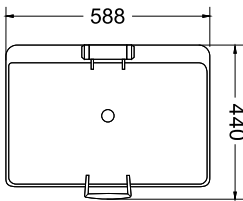

STAND FOR 1/1 SIZE CHAFER
Stainless Steel
Item No.
8331110

INFO FOOD PAN OPTIONS:

- 8335011** 1/1 Size Stainless Steel Food Pan 65mm
- 8335012** 1/2 Size Stainless Steel Food Pan 65mm (2 Required)
- 8335013** 1/3 Size Stainless Steel Food Pan 65mm (3 Required)
- 8335511** 1/1 Size Porcelain Food Pan 65mm
- 8335572** 1/1 Size Porcelain Food Pan 65mm 1 Divider