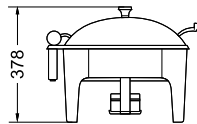

INFO FOOD PAN OPTIONS:

- **8335023** 2/3 Size Stainless Steel Food Pan 65mm
- **8335013** 1/3 Size Stainless Steel Food Pan 65mm (2 Required)
- **8335523** 2/3 Size Porcelain Food Pan 65mm
- **8335533** 2/3 Size Porcelain Food Pan 65mm 1 Divider
- **8335513** 1/3 Size Porcelain Food Pan 65mm (2 Required)