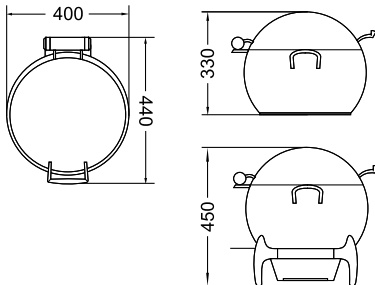

SOUP STATION

Glass and Stainless Steel Lid

Stainless Steel Insert Included

Item No.	Capacity
8330503	11lt

STAND FOR SOUP STATION

Stainless Steel

Item No.
8330510

INFO FOOD PAN OPTION: