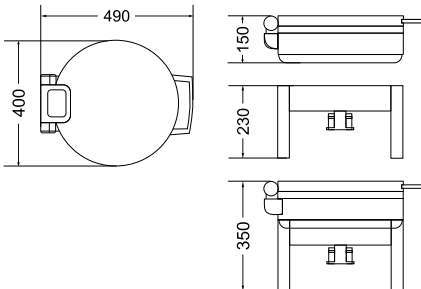

* Food Pans Not Included