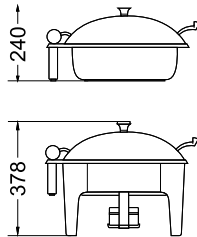

STAND FOR 1/1 SIZE CHAFER
Stainless Steel
Item No.
8331110

INFO FOOD PAN OPTIONS:

- 8335011** 1/1 Size Stainless Steel Food Pan 65mm
- 8335012** 1/2 Size Stainless Steel Food Pan 65mm (2 Required)
- 8335013** 1/3 Size Stainless Steel Food Pan 65mm (3 Required)
- 8335511** 1/1 Size Porcelain Food Pan 65mm
- 8335572** 1/1 Size Porcelain Food Pan 65mm 1 Divider