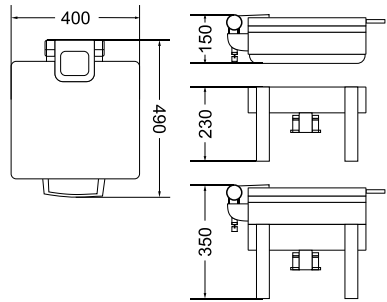

ATHENA®

NEW

REGAL
INDUCTION CHAFER

Regal features a large tempered glass lid that provides a complete view of the food. The high quality 18/10 stainless steel body is compatible with induction, electric and traditional chafing fuel.

Glass and Stainless Steel Lid

Item No.
8321103

Glass and Stainless Steel Lid

Item No.
8322303

Stainless Steel

Item No.
8311110

Stainless Steel

Item No.
8312310

INFO FOOD PAN OPTIONS:

- 8335011 1/1 Size Stainless Steel Food Pan 65mm
- 8335511 1/1 Size Porcelain Food Pan 65mm
- 8335572 1/1 Size Porcelain Food Pan 65mm 1 Divider

INFO FOOD PAN OPTIONS:

- 8335023 2/3 Size Stainless Steel Food Pan 65mm
- 8335523 2/3 Size Porcelain Food Pan 65mm
- 8335533 2/3 Size Porcelain Food Pan 65mm 1 Divider