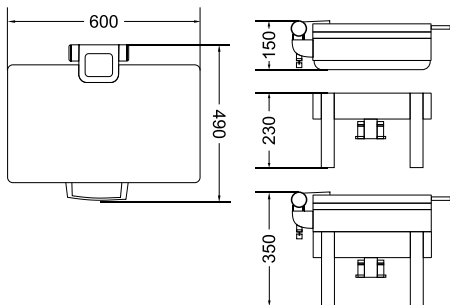

ATHENA®

PRINCE
INDUCTION
CHAFER

Athena's Prince range design stands out on any buffet display. The high quality 18/10 stainless steel body with capsuled bottom is compatible with induction, electric and traditional chafing fuel.

Glass and Stainless Steel Lid

Item No.

8311103

Glass and Stainless Steel Lid

Item No.

8312303

Stainless Steel

Item No.

8311110

Stainless Steel

Item No.

8312310

INFO FOOD PAN OPTIONS:

- **8335011** 1/1 Size Stainless Steel Food Pan 65mm
- **8335511** 1/1 Size Porcelain Food Pan 65mm
- **8335572** 1/1 Size Porcelain Food Pan 65mm 1 Divider

INFO FOOD PAN OPTIONS:

- **8335023** 2/3 Size Stainless Steel Food Pan 65mm
- **8335523** 2/3 Size Porcelain Food Pan 65mm
- **8335533** 2/3 Size Porcelain Food Pan 65mm 1 Divider