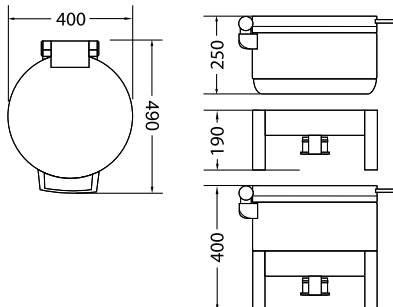

SOUP STATION

Glass and Stainless Steel Lid
Stainless Steel, Insert Included

Item No.	Capacity
8310503	11lt

STAND FOR SOUP STATION

Stainless Steel

Item No.
8310510

INFO FOOD PAN OPTION:

8330511 Round Stainless Steel Insert, 11lt