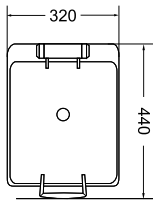

1/2 SIZE RECTANGULAR CHAFER *

Glass and Stainless Steel Lid

Item No.

8331203

STAND FOR 1/2 SIZE CHAFER

Stainless Steel

Item No.

8331210