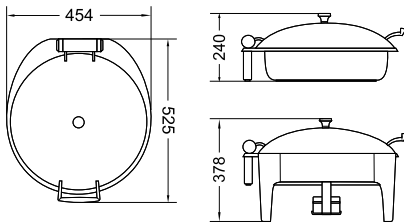

INFO FOOD PAN OPTIONS:

- 8335001** Round Stainless Steel Food Pan 380mm, 6.1lt
- 8335002** Round Stainless Steel Food Pan 380mm, 5.8lt, 1 Divider
- 8335501** Round Porcelain Food Pan 380mm, 6.1lt
- 8335502** Round Porcelain Food Pan 380mm, 5.8lt, 1 Divider
- 8335503** Round Porcelain Food Pan 380mm, 5.8lt, Ying Yang