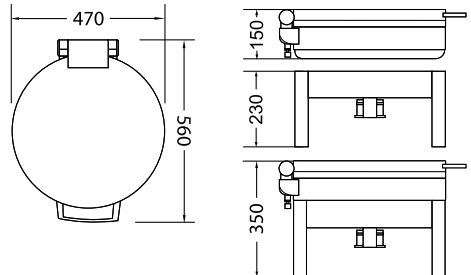

ATHENA®

PRINCE
INDUCTION
CHAFER

Athena's Prince range design stands out on any buffet display. The high quality 18/10 stainless steel body with capsuled bottom is compatible with induction, electric and traditional chafing fuel.

INFO FOOD PAN OPTIONS:

- **8310012** Round Stainless Steel Food Pan 280mm
- **8310013** Round Porcelain Food Pan 280mm

INFO FOOD PAN OPTIONS:

- **8335001** Round Stainless Steel Food Pan 380mm
- **8335002** Round Stainless Steel Food Pan 380mm 1 Divider
- **8335501** Round Porcelain Food Pan 380mm
- **8335502** Round Porcelain Food Pan 380mm 1 Divider