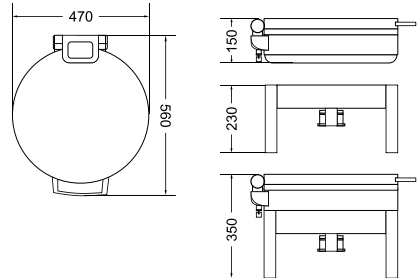

* Food Pans Not Included