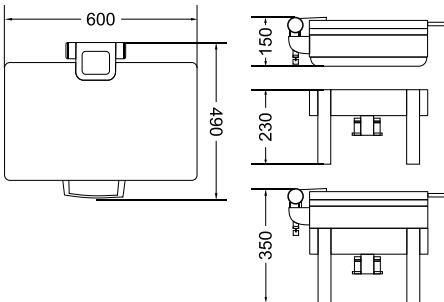

ATHENA®

NEW

REGAL
INDUCTION CHAFER

Regal features a large tempered glass lid that provides a complete view of the food. The high quality 18/10 stainless steel body is compatible with induction, electric and traditional chafing fuel.

Glass and Stainless Steel Lid

Item No.
8321103

Glass and Stainless Steel Lid

Item No.
8322303

Stainless Steel

Item No.
8311110

Stainless Steel

Item No.
8312310

INFO FOOD PAN OPTIONS:

- 8335011 1/1 Size Stainless Steel Food Pan 65mm
- 8335511 1/1 Size Porcelain Food Pan 65mm
- 8335572 1/1 Size Porcelain Food Pan 65mm 1 Divider

INFO FOOD PAN OPTIONS:

- 8335023 2/3 Size Stainless Steel Food Pan 65mm
- 8335523 2/3 Size Porcelain Food Pan 65mm
- 8335533 2/3 Size Porcelain Food Pan 65mm 1 Divider