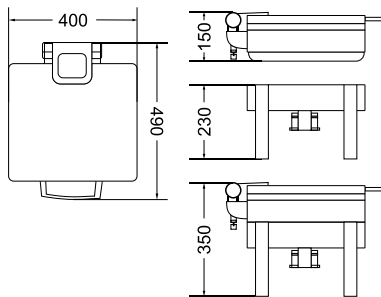

ATHENA®

PRINCE
INDUCTION
CHAFER

Athena's Prince range design stands out on any buffet display. The high quality 18/10 stainless steel body with capsuled bottom is compatible with induction, electric and traditional chafing fuel.

Glass and Stainless Steel Lid

Item No.

8311103

Glass and Stainless Steel Lid

Item No.

8312303

Stainless Steel

Item No.

8311110

Stainless Steel

Item No.

8312310

INFO FOOD PAN OPTIONS:

- **8335011** 1/1 Size Stainless Steel Food Pan 65mm
- **8335511** 1/1 Size Porcelain Food Pan 65mm
- **8335572** 1/1 Size Porcelain Food Pan 65mm 1 Divider

INFO FOOD PAN OPTIONS:

- **8335023** 2/3 Size Stainless Steel Food Pan 65mm
- **8335523** 2/3 Size Porcelain Food Pan 65mm
- **8335533** 2/3 Size Porcelain Food Pan 65mm 1 Divider